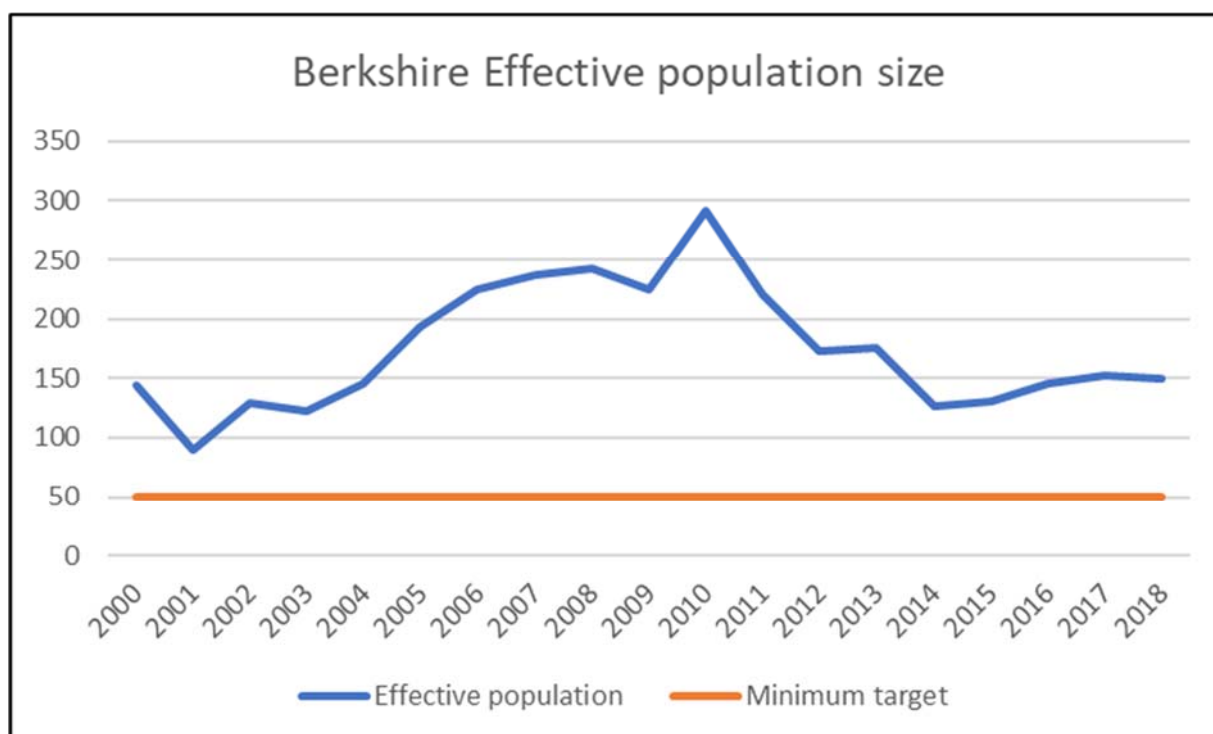

BPA Bloodline Survey 2019

Berkshire Bloodline Numbers and Effective Population Size

Members keeping this sow line					Sow Line	Total Sows				
2019	2018	2017	2007	2004		2019	2018	2017	2007	2004
21	15	14	39	40	Stonebow	33	30	27	88	65
17	17	15	18	22	Suzanne	24	36	38	37	21
21	26	26	19	24	Mermaid	36	39	45	47	37
21	23	24	36	24	Farewell	38	36	44	75	38
11	20	25	28	17	Louise	22	37	39	66	26
8	14	12	33	20	Royal Sapphire	26	39	41	85	38
32	33	37	36	17	Lady	54	48	59	71	32
24	29	33	35	24	Excelsa	40	47	64	65	46
28	30	35	35	32	Royal Lustre	51	68	77	122	79
Total						324	380	434	656	382
Percentage of sows with purebred litters						62%	58%	57%	59%	

Members keeping this boar line					Boar Line	Registered Boars				
2019	2018	2017	2007	2004		2019	2018	2017	2007	2004
11	11	9	11	7	Lasseter	12	12	10	14	8
4	7	11	15	13	Freight Train	4	8	13	16	13
4	8	10	16	7	Orlando	4	8	10	17	8
19	19	19	17	4	Nama Abel	20	22	21	19	4
18	19	18	9	13	Namatjira	18	21	21	9	13
20	21	18	28	17	Ambassador	22	28	22	35	19
18	21	26	37	28	Peter Lad	23	24	30	44	32
Total						103	123	127	154	89
Members keeping registered Berkshire pigs						108	125	137	182	153