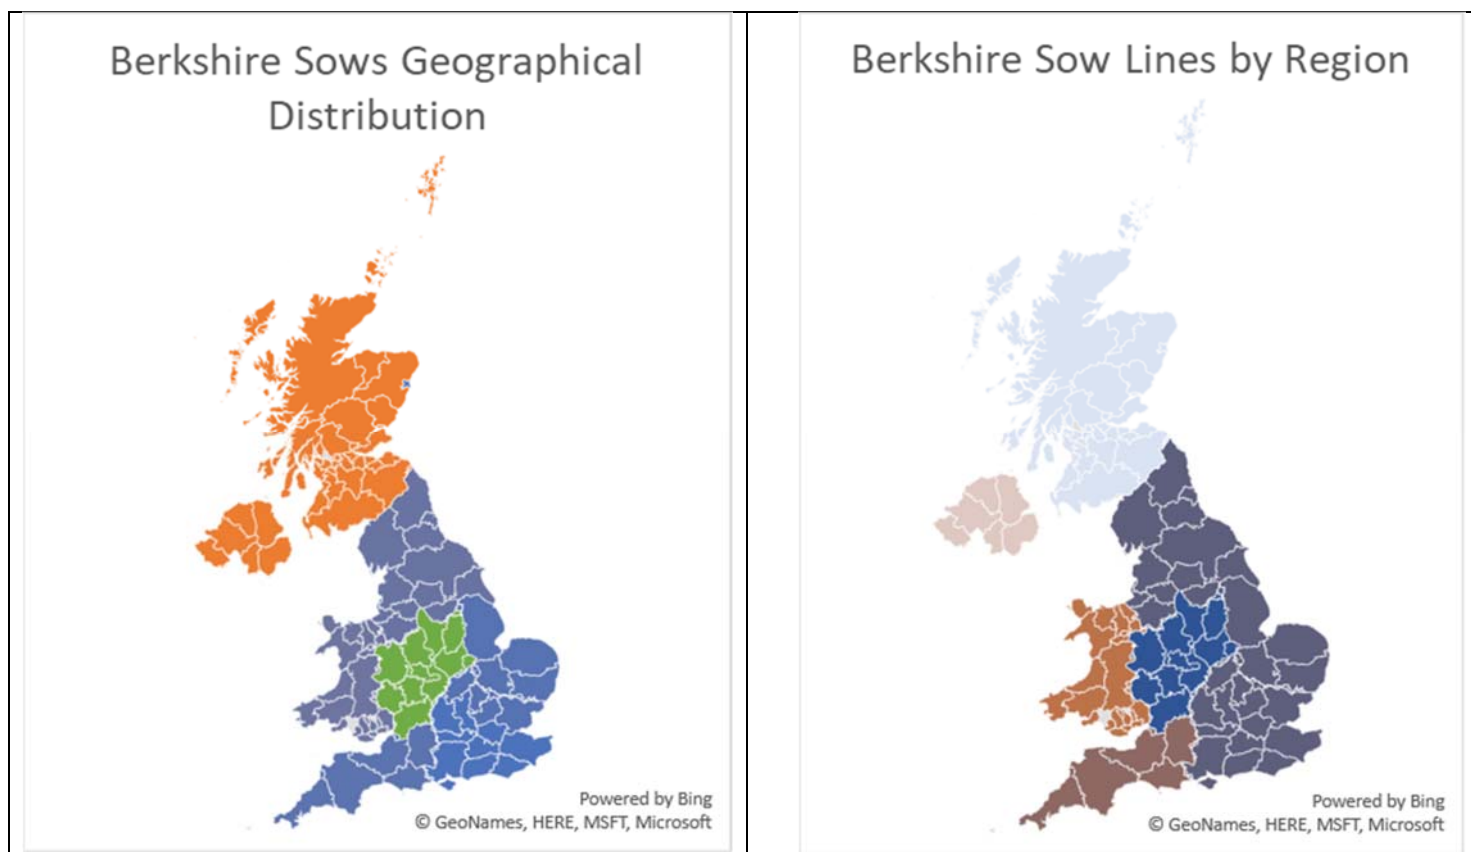

All the Berkshire sow lines are present in a least 5 herds which meets the target but the number of herds keeping Louise and Royal Sapphire sows has declined.

There is only one region, Central, where all the 9 sow lines are present. We will be working to improve this. There are two regions with 8 of the 9 lines so our target will be to have at least two and if possible three regions where all the sow lines are present.

The programme to increase the distribution of the Lasseter boar has been successful but now we must focus attention on the Freight Train and Orlando boars.

There is a Freight Train boar available through AI from Deerpark and we would encourage breeders to use this service to breed their own Freight Train boar.

The breed reps will be working on a programme to increase the number of herds keeping these two boar lines. They will also be looking for a Peter Lad boar for the Genebanking programme.

Region	Sows / Region	Region	Sow lines / region
Anglia	43	Anglia	8
Central	95	Central	9
North	38	North	8
South	46	South	8
South West	42	South West	7
N. Ireland	2	N. Ireland	2
Scotland	2	Scotland	1
Wales	37	Wales	7
<b>Total UK Berkshire Sows</b>	<b>305</b>	<b>Total Sow Lines in the Breed</b>	<b>9</b>

	Anglia	Central	North	South	South West	N. Ireland	Scotland	Wales	UK Regions with this line	International
<b>Ambassador</b>	3	5	5	1	0	1	0	5	6	2
<b>Freight Train</b>	1	0	1	0	0	1	0	0	3	1
<b>Lassetter</b>	1	3	0	0	1	1	1	4	6	1
<b>Nama Abel</b>	1	5	3	5	2	1	0	3	7	0
<b>Namatjira</b>	2	3	1	1	7	1	0	1	7	2
<b>Orlando</b>	1	2	0	0	0	0	0	1	3	0
<b>Peter Lad</b>	9	7	1	3	1	1	0	1	7	0
<b>Total Boars / Region</b>	18	25	11	10	11	6	1	15		6
<b>Breeders / Region</b>	15	22	15	19	18	2	1	13		3